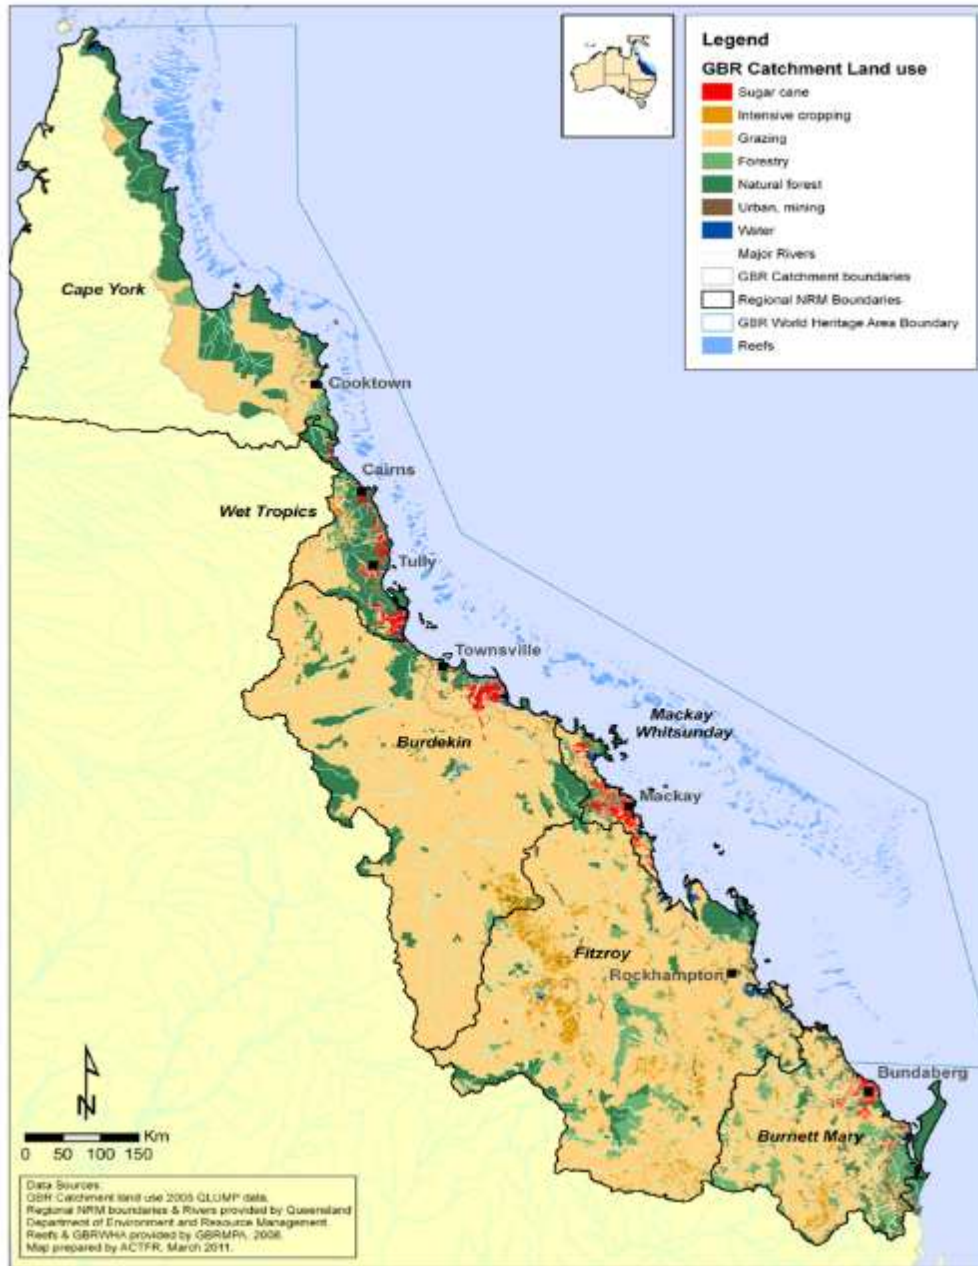

International Landcare Conference

Strengthening National Governance Systems to Support Local Self Reliance

THE CAIRNS INSTITUTE
Research in tropical societies

Reef 2050 Plan – High Level Targets and Actions

40 Different Domains Influence Outcomes (Risk and Consequence)

Emerging Big Reform Themes

Governance challenges in the one Integrative Domain (Long Term Sustainability Plan)

Reforming Key Delivery System (or 11 Delivery Communities at Catchment Scale).

Dealing With 5 Major Non-GBR Governance Domains Taking Us Backwards

Adapted from Vella, Bellamy and McDonald.

Landcare Is a Self-Reliance Exemplar

- Builds shared narrative, knowledge and solutions to local problems.
- Builds the foundations for social capacity/trust.
- Most policies are seeking to resolve problems that have their major expression at local level.
- All nations always face a pervasive drift toward increasing centralism in decision making.