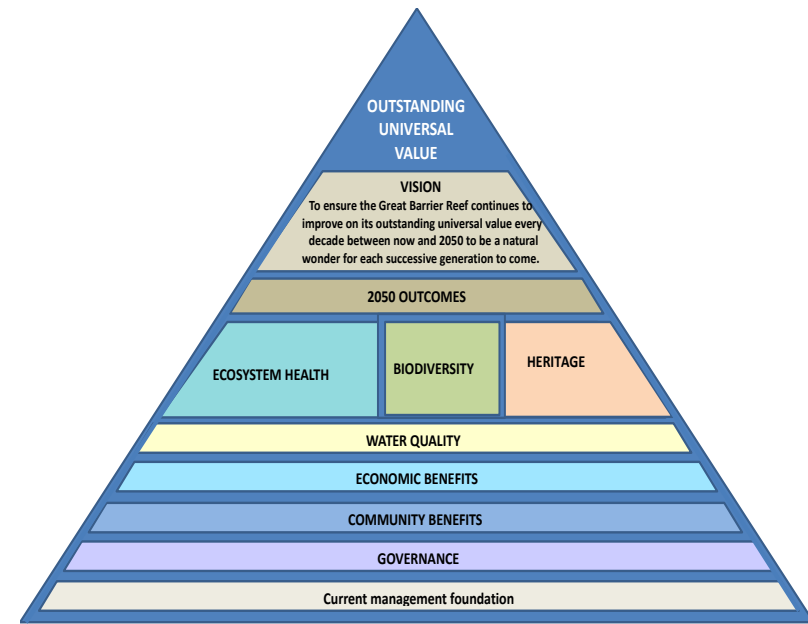

International Landcare Conference

Strengthening National Governance Systems to Support Local Self Reliance

THE CAIRNS INSTITUTE
Research in tropical societies

Reef 2050 Plan – High Level Targets and Actions

40 Different Domains Influence Outcomes (Risk and Consequence)

Emerging Big Reform Themes

Governance challenges in the one Integrative Domain (Long Term Sustainability Plan)

Reforming Key Delivery System (or 11 Delivery Communities at Catchment Scale).

Dealing With 5 Major Non-GBR Governance Domains Taking Us Backwards

Adapted from Vella, Bellamy and McDonald.

Landcare Is a Self-Reliance Exemplar

- Builds shared narrative, knowledge and solutions to local problems.
- Builds the foundations for social capacity/trust.
- Most policies are seeking to resolve problems that have their major expression at local level.
- All nations always face a pervasive drift toward increasing centralism in decision making.

Experience From Other Sectors

Societal Collapse Is The
Historical Norm – But Local
Self Resilience is the Key

How Can National Systems Build Local Self Reliance

- Making Federation work effectively.
- Build policies with an explicit focus on capable implementation and delivery systems.
- Integrated investment in place-based architecture.
- Towards a systems doctor approach.
- Raise societal skills in integrated governance systems.
- Building individual and group self-reliance within the education system.